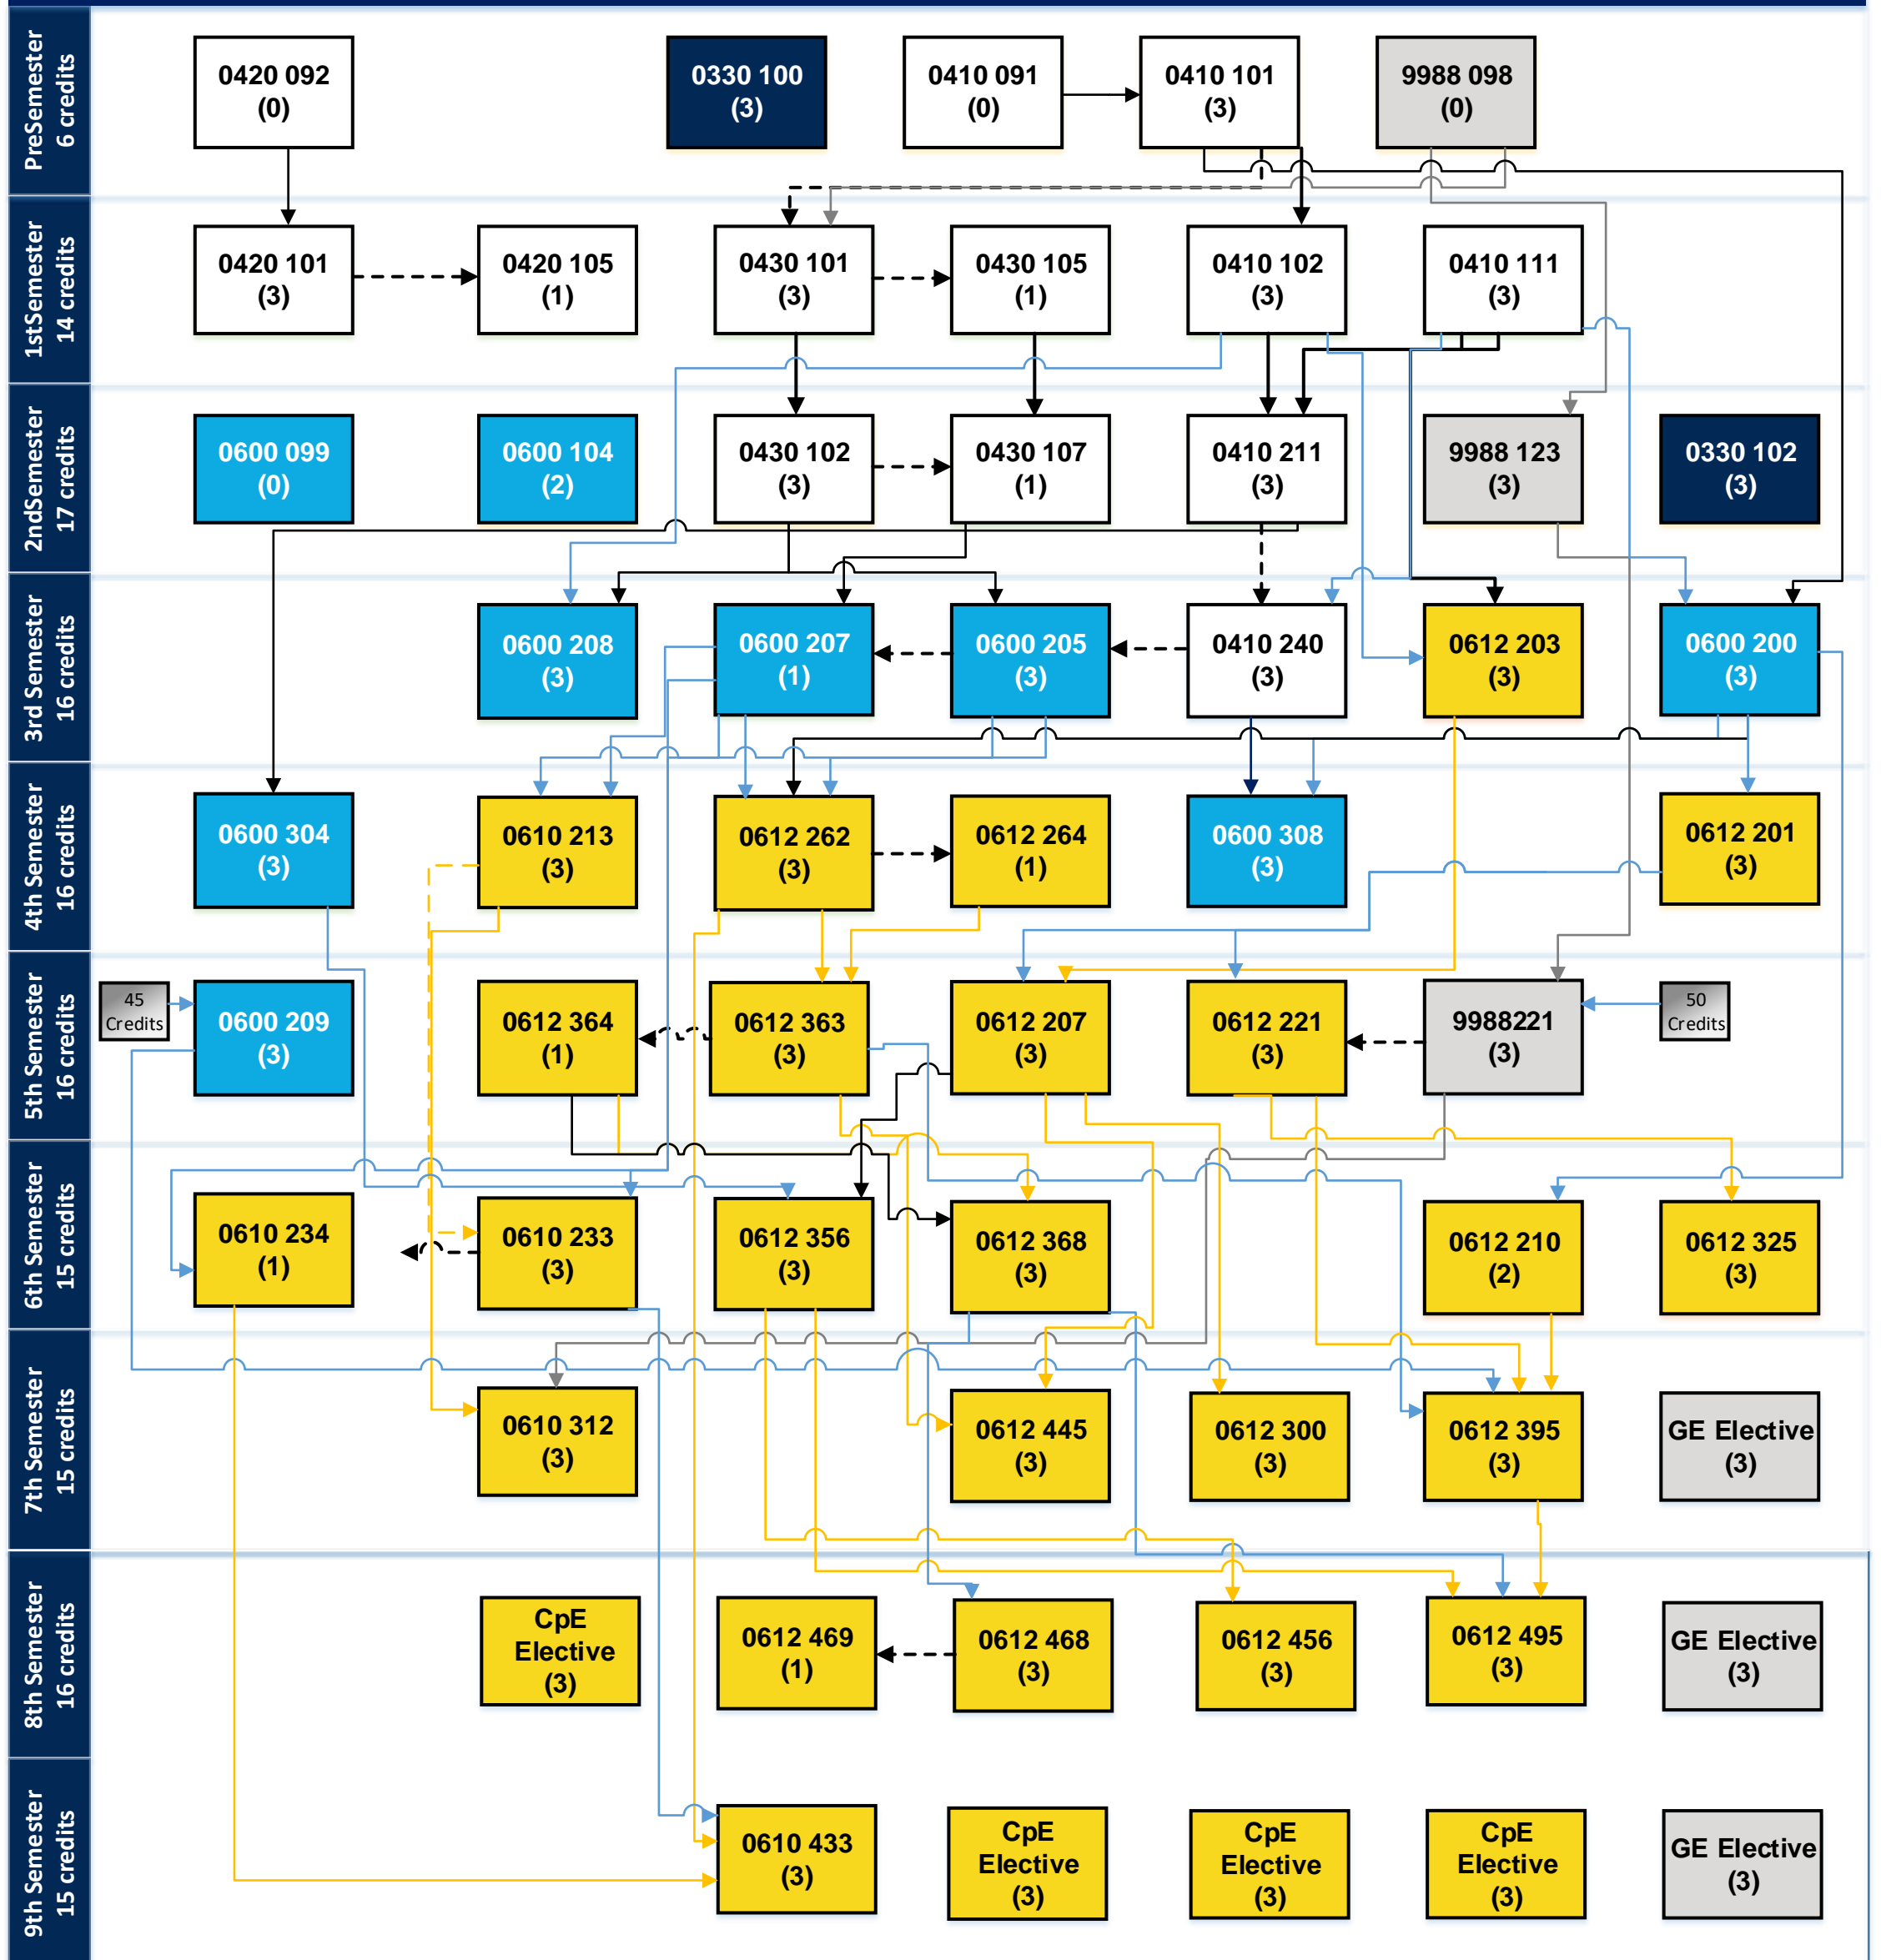

# Computer Engineering Department (CpE) Undergraduate Curriculum 2007

## Legend:

= CpE Engineering Courses

= Engineering Courses

= English Courses

= General Education Courses

= Science Courses